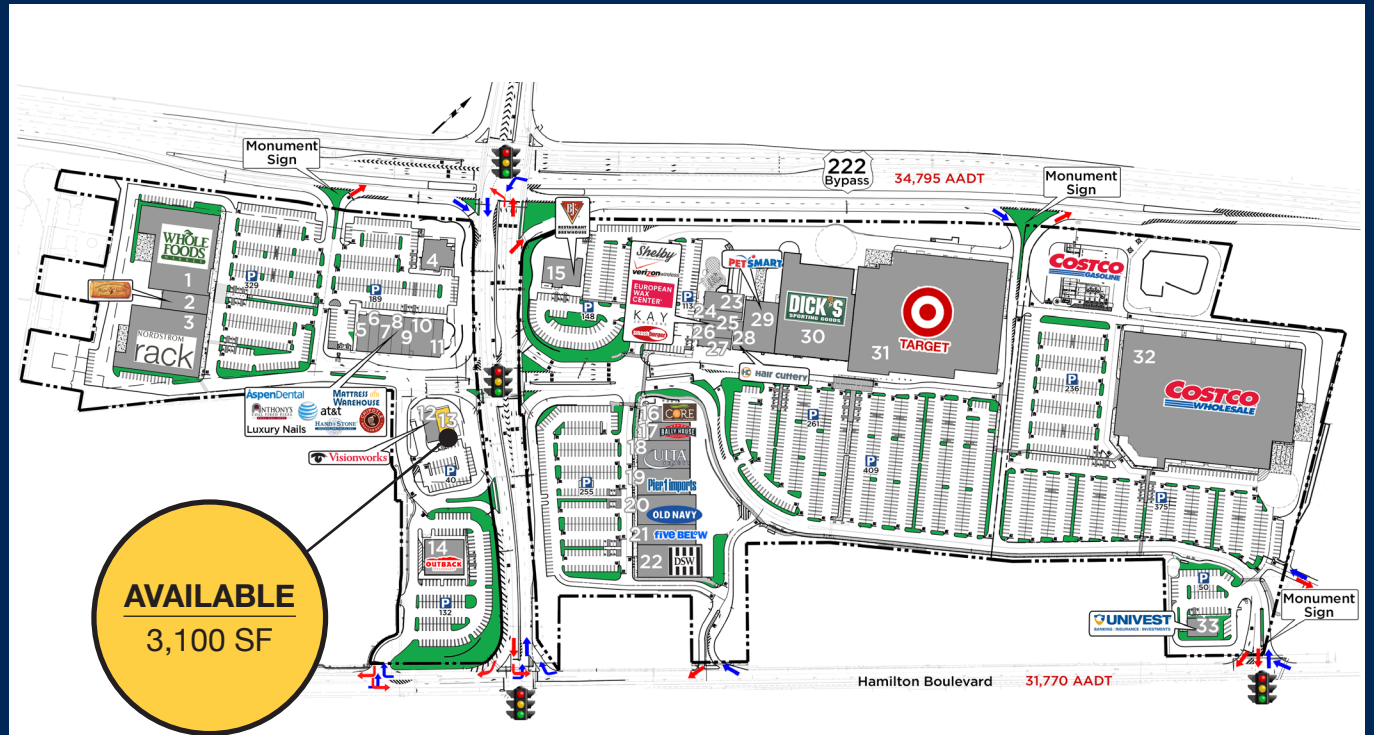

Hamilton Crossings

Route 222 Bypass & N. Krocks Road, Lower Macungie Township, PA

CONTACT Eric Knopping: 610.260.1471 | eknopping@goldenberggroup.com

TENANT ROSTER

1.	Whole Foods	38,719 SF
2.	Wine & Spirits	6,000 SF
3.	Nordstrom Rack	35,460 SF
4.	Starbucks	6,500 SF
5.	Anthony's Coal Fired Pizza	3,000 SF
6.	AT&T	2,500 SF
7.	Aspen Dental	3,500 SF
8.	Hand & Stone	3,000 SF
9.	Luxury Nails	2,000 SF
10.	Mattress Warehouse	5,631 SF
11.	Chipotle	2,500 SF
12.	Visionworks	2,900 SF
13.	AVAILABLE	3,100 SF
14.	Outback Steakhouse	7,000 SF
15.	BJ's Brewhouse	6,999 SF
16.	Core	4,203 SF
17.	Rally House	5,252 SF
18.	Ulta Beauty	10,516 SF
19.	Pier 1 Imports	9,800 SF
20.	Old Navy	12,488 SF
21.	Five Below	7,800 SF
22.	DSW	15,488 SF
23.	The Shelby	4,998 SF
24.	Verizon Wireless	2,784 SF
25.	European Wax Center	1,765 SF
26.	Kay Jewelers	2,206 SF
27.	Smash Burger	2,405 SF
28.	Hair Cuttery	1,639 SF
29.	PetSmart	12,239 SF
30.	Dick's Sporting Goods	49,983 SF
31.	Target	125,800 SF
32.	Costco Wholesale	154,307 SF
33.	Univest Bank	2,200 SF

Total GLA: 559,345 SF

DEMOGRAPHICS

2016*	7 Minutes	15 Minutes	20 Minutes
POPULATION	18,380	96,148	270,382
HOUSEHOLDS	6,974	37,224	103,623
AVG. HH INCOME	$83,051	$88,987	$90,307
PER CAPITA INCOME	$31,730	$34,534	$34,923
EMPLOYEE POP.	7,069	35,511	126,641

*Estimate - Copyright 2016 Sites USA